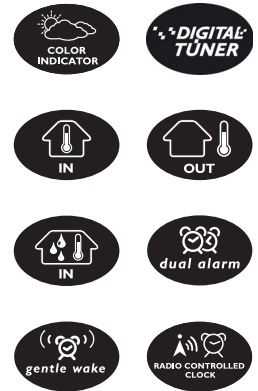

## Personal weather forecaster

with wireless outdoor temperature sensor

Start your day right - every day! The compact AJ260 features an radio controlled clock and graphical weather forecast icons with multi-color light indicators. Your trusty weather forecaster also keeps you punctual - always.

### Stylish design with all the functions you need

- Display weather forecast with graphical animations
- Multi-color light weather indicator
- Display indoor-outdoor temperature
- Built-in hygrometer display indoor humidity
- Digital tuning with presets

### Weather Forecast

- **Status:** Sunny, Cloudy, Partly cloudy, Rainy, Stormy, Snow
- **Light indicator:** Amber (Sunny), Blue (Cloudy), Light blue (Partly cloudy), Purple (Rainy), Red (Stormy), White (Snow)

- **Backlight**
- **Backlight color:** White
- **Clock/Version:** Digital
- **Display Enhancements:** Brightness Control
- **Display Type:** LCD